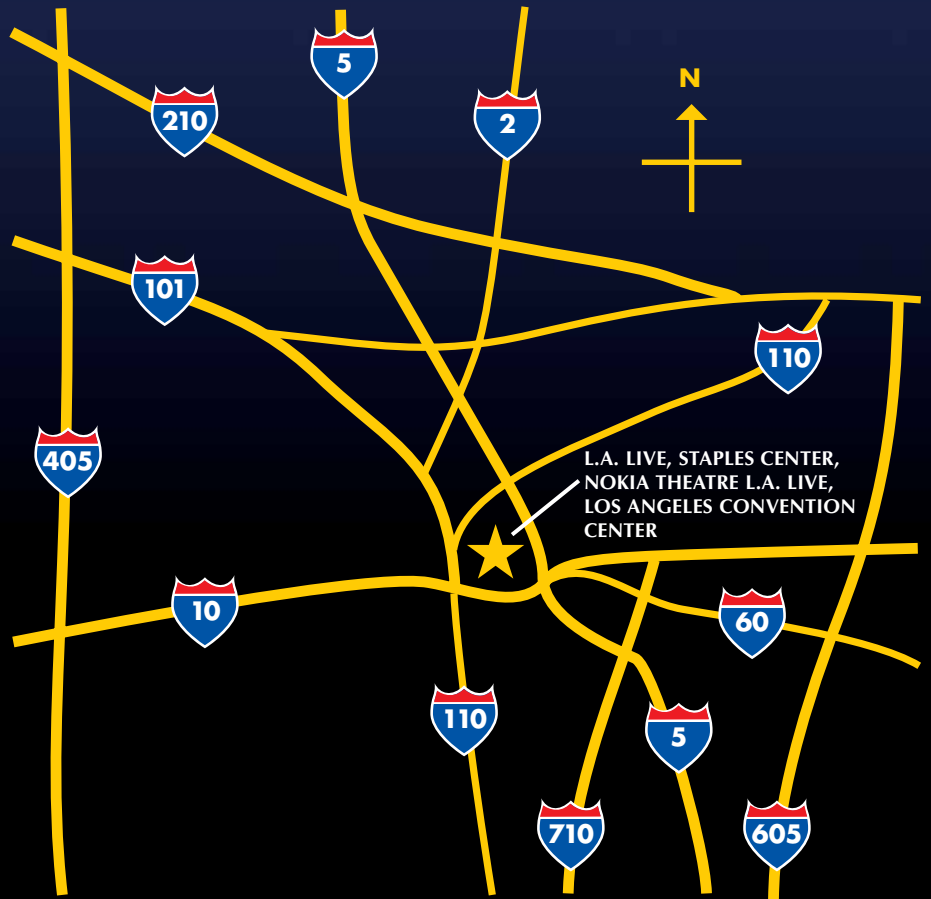

It's easy to Go Metro to L.A.LIVE. The Metro Blue Line's Pico Station is just a block away. Many Metro bus lines serve the arena as well. Customized itineraries are available using Metro's online Trip Planner at metro.net.

**EASILY ACCESSIBLE
FROM ANYWHERE
IN SOUTHERN
CALIFORNIA....**

GENERAL FREEWAY DIRECTIONS

Please use these directions to reach the Entertainment District by freeway. Refer to the map inside for the locations of parking areas marked by street locations.

FROM LOS ANGELES INTERNATIONAL AIRPORT

1. Take 105E to 110N
2. Exit at Adams Blvd. and turn left
3. Continue on Adams and turn right on Figueroa Street

FROM SAN FERNANDO VALLEY

1. Take 101S to 110S
2. Exit Olympic Blvd. and turn right at end of ramp (Blaine Street)
3. Turn right on Olympic Blvd.
4. Continue on Olympic Blvd. and turn right at Figueroa Street

FROM SAN BERNARDINO

1. Take 10W (towards Los Angeles)
2. Take 110N and exit Pico Blvd.
3. Continue North past Pico Blvd. (on Cherry St.) to 11th Street and turn right

FROM THOUSAND OAKS, SIMI VALLEY

1. Take 405S to 10E
2. Take 10E (towards Los Angeles)
3. Exit 10E at Hoover Street and turn left on Hoover
4. Continue North on Hoover and bear right on Alvarado
5. Turn right to Olympic Blvd. and turn right at Figueroa Street